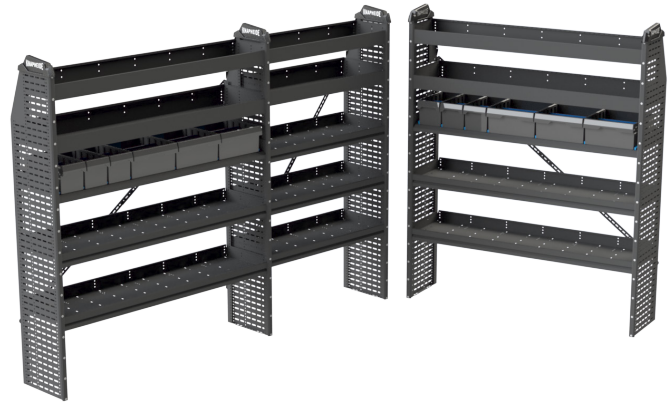

// KNAPHEIDE VAN EQUIPMENT

RAM SHELVING PACKAGES

// PROMASTER CITY

Base Package BP44L includes:

- ▶ **Street Side Shelving**
Base: 33897775 - 4460-1
- ▶ **Curb Side Shelving**
Base: 33897775 - 4460-1

// PROMASTER 118WB LOW ROOF

Base Packages BP64M includes:

- ▶ **Street Side Shelving**
Base: 33897793 - 4680-1
- ▶ **Curb Side Shelving**
Base: 33897787 - 4480-1

// PROMASTER 136WB LOW ROOF

Base Package BP624M includes:

- ▶ **Street Side Shelving**
Base: 33897793 - 4680-1
Ext.: 33897772 - 4280-2
- ▶ **Curb Side Shelving**
Base: 33897787 - 4480-1

// PROMASTER 136WB HIGH ROOF

Base Package BP624H includes:

- ▶ **Street Side Shelving**
Base: 33897795 - 4100-1
Ext.: 33897774 - 42100-2
- ▶ **Curb Side Shelving**
Base: 33897789 - 44100-1

// PROMASTER 159WB HIGH ROOF

Base Package BP646H includes:

- ▶ **Street Side Shelving**
Base: 33897795 - 46100-1
Ext.: 33897790 - 44100-2
- ▶ **Curb Side Shelving**
Base: 33897795 - 46100-1

// PROMASTER 159WB EXT HIGH ROOF

Base Package BP666H includes: