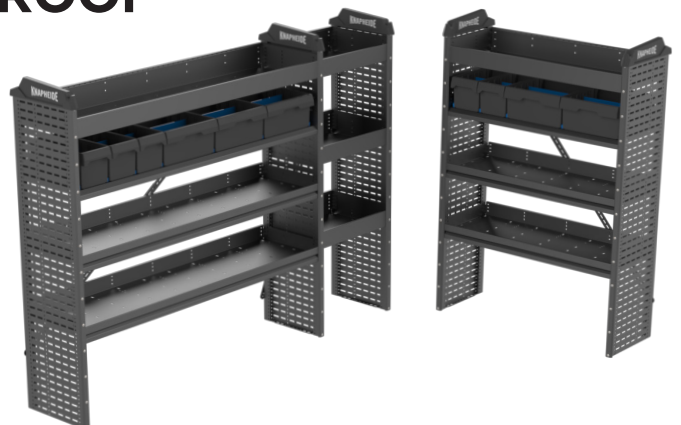

// KNAPHEIDE VAN EQUIPMENT

RAM SHELVING PACKAGES

// PROMASTER CITY

Base Package BP44L includes:

- ▶ **Street Side Shelving**
Base: 33897775 - 4460-1
- ▶ **Curb Side Shelving**
Base: 33897775 - 4460-1

// PROMASTER 118WB LOW ROOF

Base Packages BP64M includes:

- ▶ **Street Side Shelving**
Base: 33897793 - 4680-1
- ▶ **Curb Side Shelving**
Base: 33897787 - 4480-1

// PROMASTER 136WB LOW ROOF

Base Package BP624M includes:

- ▶ **Street Side Shelving**
Base: 33897793 - 4680-1
Ext.: 33897772 - 4280-2
- ▶ **Curb Side Shelving**
Base: 33897787 - 4480-1

// PROMASTER 136WB HIGH ROOF

Base Package BP624H includes:

- ▶ **Street Side Shelving**
Base: 33897795 - 4100-1
Ext.: 33897774 - 42100-2
- ▶ **Curb Side Shelving**
Base: 33897789 - 44100-1

// PROMASTER 159WB HIGH ROOF

Base Package BP646H includes:

- ▶ **Street Side Shelving**
Base: 33897795 - 46100-1
Ext.: 33897790 - 44100-2
- ▶ **Curb Side Shelving**
Base: 33897795 - 46100-1

// PROMASTER 159WB EXT HIGH ROOF

Base Package BP666H includes: