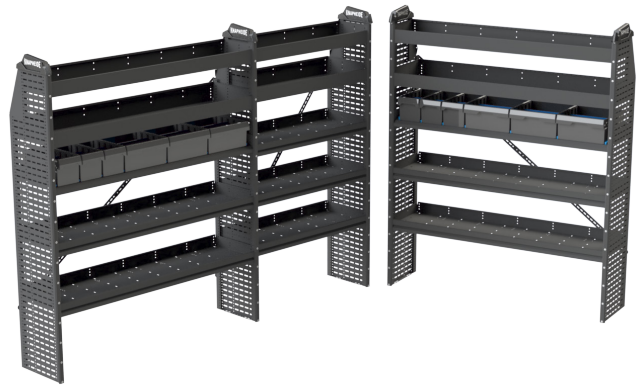

## // METRIS 126WB

Base Package BP64L includes:

- ▶ **Street Side Shelving**  
Base: 33897791 - 4660-1
- ▶ **Curb Side Shelving**  
Base: 33897775 - 4460-1

## // METRIS 135WB

Base Package BP624L includes:

- ▶ **Street Side Shelving**  
Base: 33897791 - 4660-1  
Ext.: 33897770 - 4260-2
- ▶ **Curb Side Shelving**  
Base: 33897775 - 4460-1

## // SPRINTER 144WB STANDARD ROOF

Base Package BP646M includes:

- ▶ **Street Side Shelving**  
Base: 33897793 - 4680-1  
Ext.: 33897788 - 4480-2
- ▶ **Curb Side Shelving**  
Base: 33897793 - 4680-1

## // SPRINTER 144WB HIGH ROOF

Base Package BP646H includes:

- ▶ **Street Side Shelving**  
Base: 33897795 - 46100-1  
Ext: 33897790 - 44100-2
- ▶ **Curb Side Shelving**  
Base: 33897795 - 46100-1