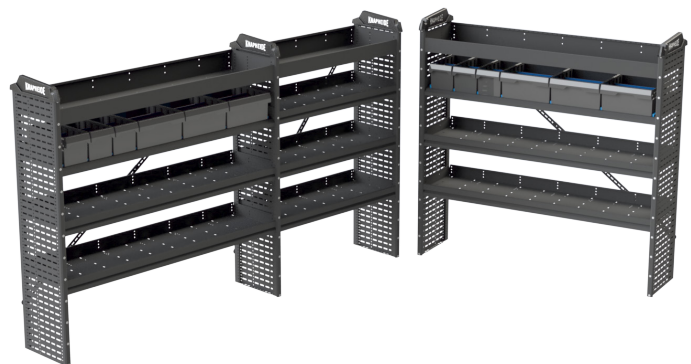

## // METRIS 126WB

Base Package BP64L includes:

- ▶ **Street Side Shelving**  
Base: 33897791 - 4660-1
- ▶ **Curb Side Shelving**  
Base: 33897775 - 4460-1

## // METRIS 135WB

Base Package BP624L includes:

- ▶ **Street Side Shelving**  
Base: 33897791 - 4660-1  
Ext.: 33897770 - 4260-2
- ▶ **Curb Side Shelving**  
Base: 33897775 - 4460-1

## // SPRINTER 144WB STANDARD ROOF

Base Package BP646M includes:

- ▶ **Street Side Shelving**  
Base: 33897793 - 4680-1  
Ext.: 33897788 - 4480-2
- ▶ **Curb Side Shelving**  
Base: 33897793 - 4680-1

## // SPRINTER 144WB HIGH ROOF

Base Package BP646H includes:

- ▶ **Street Side Shelving**  
Base: 33897795 - 46100-1  
Ext: 33897790 - 44100-2
- ▶ **Curb Side Shelving**  
Base: 33897795 - 46100-1